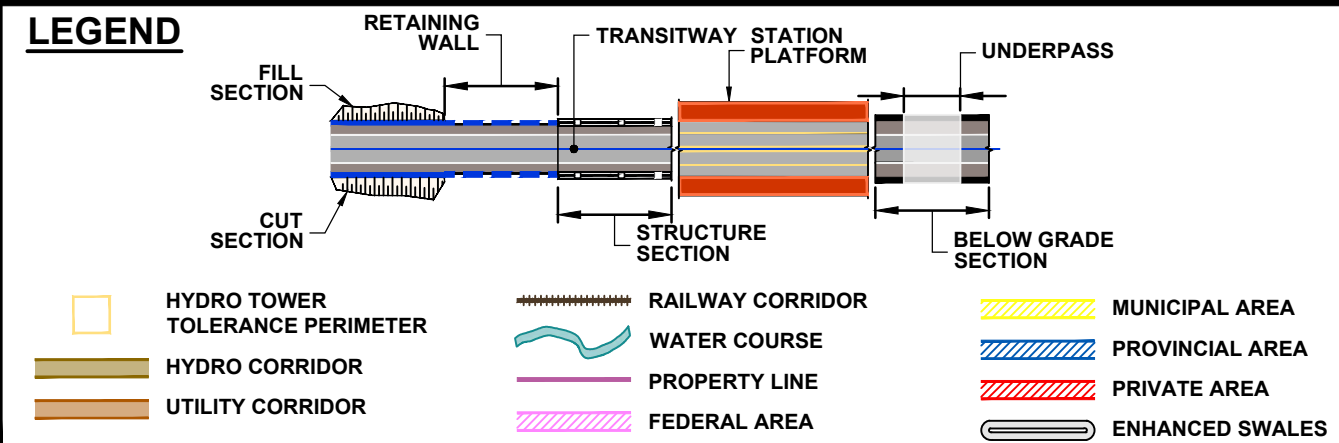

DRAWING NAME: J:\TORONTO\407 TRANSITWAY WC TO BRANTTTS General\03 - Drawings\8 - Property\Plans\407 T\4-Plate 43.dwg
CREATED: Dec 05, 2019 4:13pm
MODIFIED:

407 TRANSITWAY
WEST OF BRANT STREET TO WEST OF HURONTARIO STREET
G.W.P. 16-20003, CA 2016-E-0038

PROPERTY PLAN
STA. 38+120 TO STA. 38+780

PLATE
43

DATE
11/20/2019