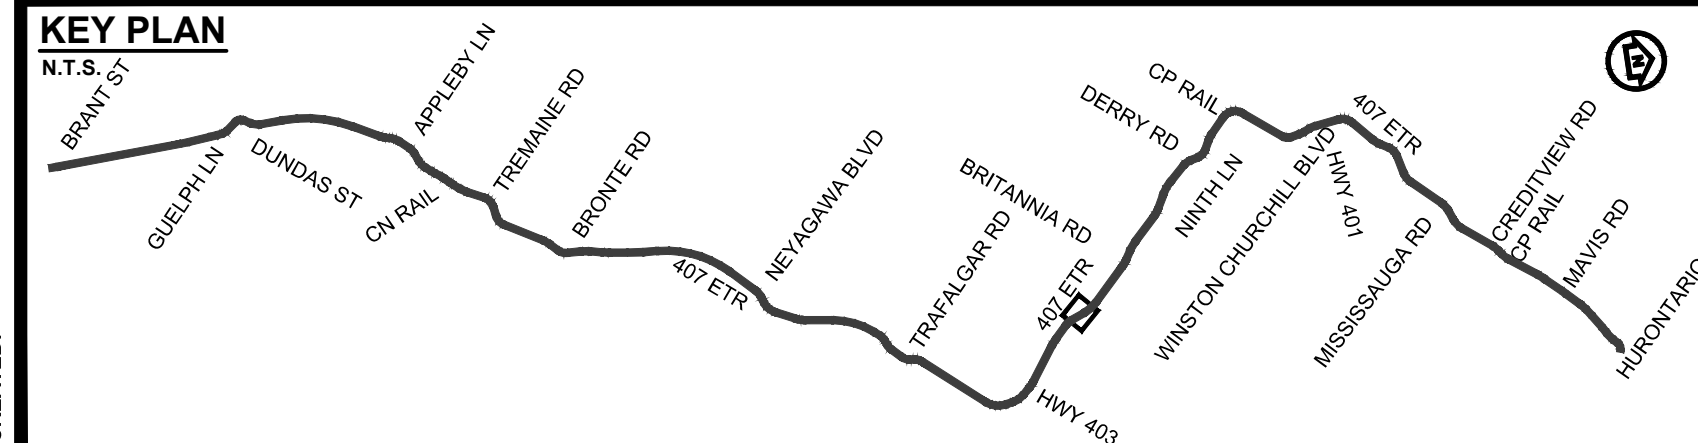

DRAWING NAME: J:\TORONTO\407 TRANSITWAY WC TO BRANTTTS General\03 - Drawings\8 - Property\Plans\407 T\4-Plate 43.dwg
CREATED: Dec 05, 2019 4:13pm
MODIFIED:

407 TRANSITWAY
WEST OF BRANT STREET TO WEST OF HURONTARIO STREET
G.W.P. 16-20003, CA 2016-E-0038

PROPERTY PLAN
STA. 38+120 TO STA. 38+780

PLATE
43

DATE
11/20/2019